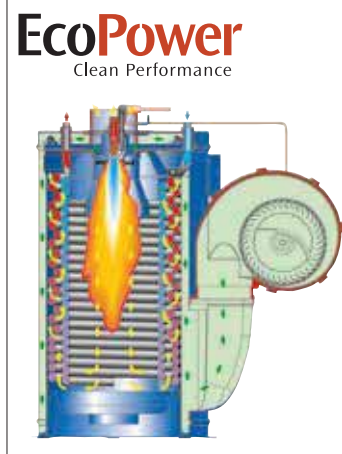

ECOPOWER BOILER TECHNOLOGY

The EcoPower design reduces fuel consumption offering efficiency levels of 92-93%, ranking amongst the highest on the market. Lower fuel consumption benefits the environment and reduces running costs by as much as 20%.